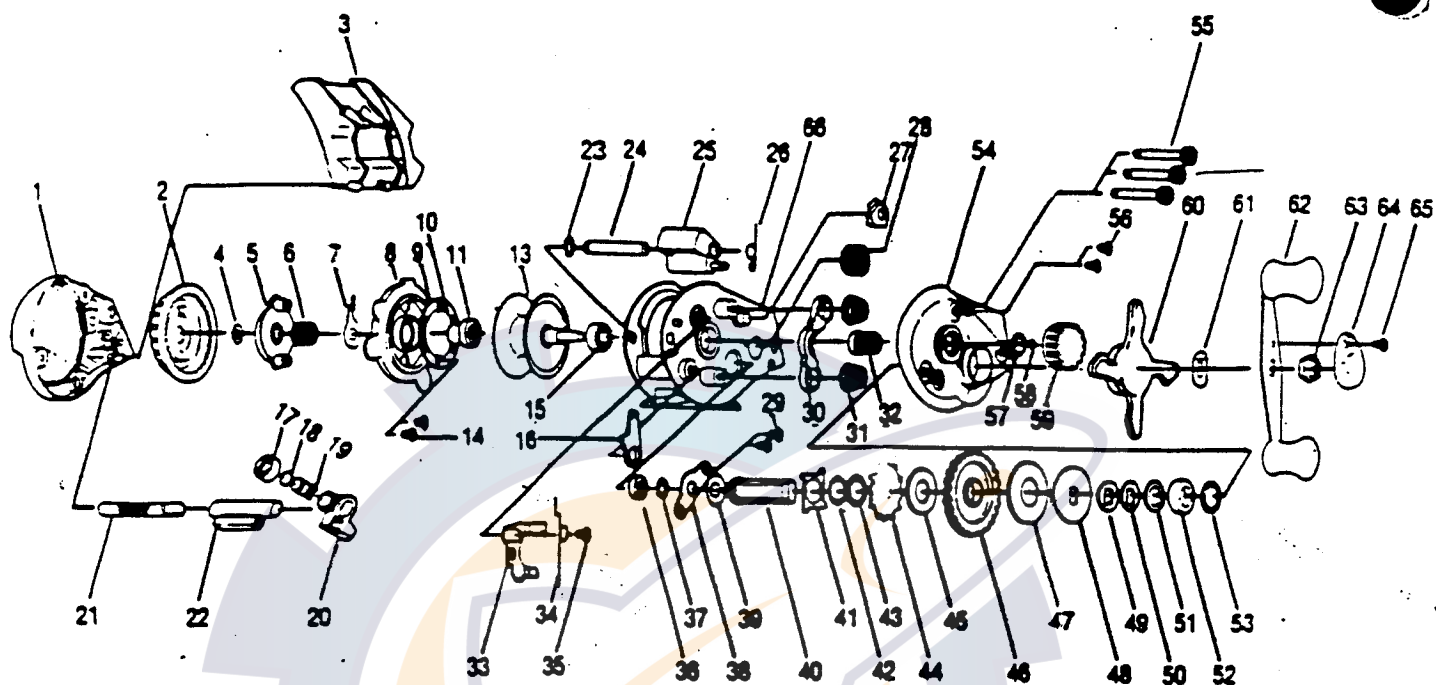

# QUANTUM QL550

Key No.	Part No.	Description	Price	Key No.	Part No.	Description	Price
1	WW023-3	LEFT SIDE COVER	6.28	34	WW109	SPRING-RELEASE SLIDER	1.49
2	WW026	MAGNET CONTROL DIAL	1.49	35	WW076	SCREW-RELEASE SLIDER	.77
3	WW027-3	HOOD	3.24	36	WW103	CRANK SHAFT BUSHING	.88
4	NX105	DIAL FRICTION RING	.77	37	QW120	E-RING	.52
5	WW028	SLIDE CAM	.93	38	WW002	RETAINER-CRANK SHAFT	1.03
6	NX071	SLIDE CAM SPRING	.67	39	WW104	WASHER-CRANK SHAFT	.52
7	WW108	CLICKER	.88	40	WW008	CRANK SHAFT	2.99
8	WW051	SPOOL COVER	6.64	41	GW083	TRIP RATCHET	2.25
9	WW330	MAGNET PLATE ASSEMBLY	6.64	42	WW105	WASHER-TRIP RATCHET	.88
10	WW082	SPOOL TENSION SHIM	.41	43	WW111	WASHER-RATCHET	.93
11	WW017	SPOOL SHAFT BUSHING	.46	44	WW091	A/R RATCHET	.93
13	WW321	SPOOL ASSEMBLY	8.29	45	WW110	WASHER-DRIVE GEAR	.93
14	QW076	SCREW	.62	46	WW012	DRIVE GEAR	8.19
15	WW017	SPOOL SHAFT BUSHING	.46	47	WW059	DRAG DISC	2.68
16	WW084	LINK	.98	48	WW045	WASHER-DRAG	1.24
17	QW007	LINE GUIDE CARRIER SCREW	2.16	49	QW048	SPRING WASHER D	.98
18	QW035	CRANK SHAFT WASHER	1.49	50	QW048	SPRING WASHER D	.98
19	WW006	LINE GUIDE PAWL	2.16	52	WW058	BEARING	8.09
20	WW347	LINE GUIDE CARRIER	1.08	54	WW024-3	RIGHT SIDE COVER	3.40
21	WW072	WORM SHAFT	5.51	55	WW374	THUMB SCREW	1.44
22	WW016	WORM SHAFT GUIDE	1.08	56	QW050	THUMB REST SCREW	.93
23	QW120	E-RING	.52	57	WW101	TENSION KNOB O-RING	.77
24	WW050	THUMB BAR PIN	1.24	58	WW032	WASHER-TENSION KNOB	.46
25	WW309	THUMB BAR ASSEMBLY	2.21	59	WW033	TENSION KNOB	.93
26	WW022	THUMB BAR SPRING	.88	60	WW055	DRAG STAR	2.94
27	WW363	A/R PAWL ASSEMBLY	1.75	61	NX054	WASHER-HANDLE	.77
28	WW085	LEVEL WIND GEAR	.93	62	WW318	HANDLE ASSEMBLY	5.51
29	WW107	SCREW	.67	63	QW003	HANDLE NUT	1.60
30	WW025	PINION YOKE	.93	64	QW034	HANDLE NUT CAP	.93
31	WW040	SPRING YOKE	.52	65	QW123	HANDLE NUT CAP SCREW	.93
32	WW311	PINION ASSEMBLY	3.30	66	WW001	FRAME	3.61
33	WW039	RELEASE SLIDER	1.24				